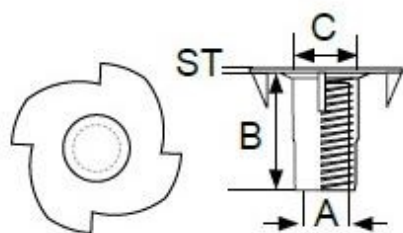

PRODUCT SHEET

Description:

Tee Nut, 4 Prongs, M6x11mm (1,1mm), Steel, Plain

Item number:

12.11.015-0

Units	Box	Carton	HS Code	Barcode
Pcs.	1	5000	7318190090	
				5704866027632

A	B	C	ST
M4	5 mm	Ø6,5 mm	0,8 mm
M5	8 mm	Ø6,5 mm	0,8 mm
M6	8 mm	Ø7,5 mm	1,2 mm
M6	11 mm	Ø7,5 mm	1,2 mm
M6	15 mm	Ø7,5 mm	1,2 mm
M8	10 mm	Ø9,5 mm	1,2 mm
M8	15 mm	Ø9,5 mm	1,5 mm
M10	11 mm	Ø9,5 mm	1,5 mm
M10	16 mm	Ø11,75 mm	1,6 mm

SISO A/S

Mileparken 11
DK-2740 Skovlunde
Denmark
VAT: DK 24786013

Phone +45 45 830 900

www.siso.dk
siso@siso.dk

Danske Bank
Nytorv Branch
Copenhagen
SWIFT: DABADKKK

Account no.
4180 3112 112936
IBAN Account
DK7230003112112936